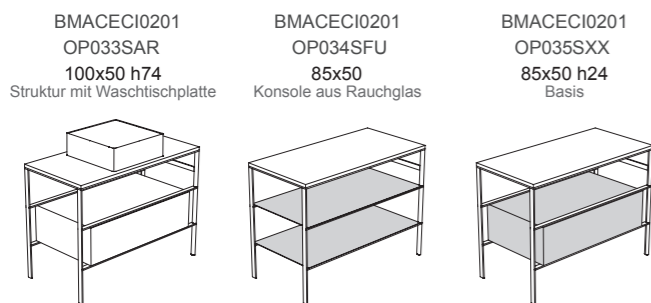

Bob

Ring

Stripe

Stripe+

Tile

Plain

Woody

Mirrors