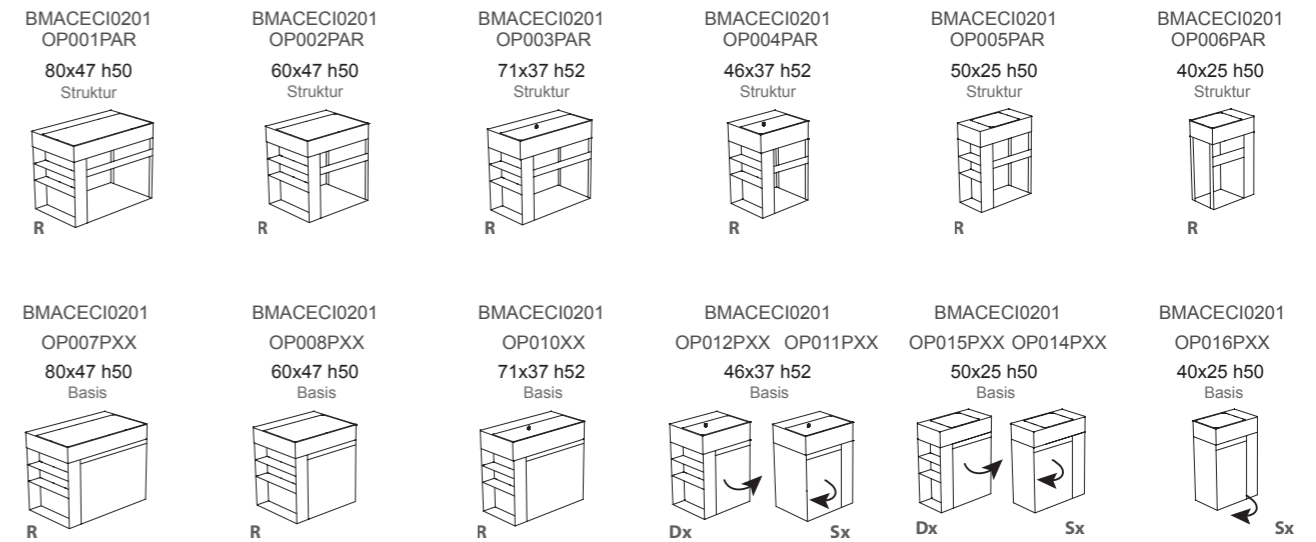

Bob

Ring

Stripe

Stripe+

Tile

Plain

Woody

Mirrors