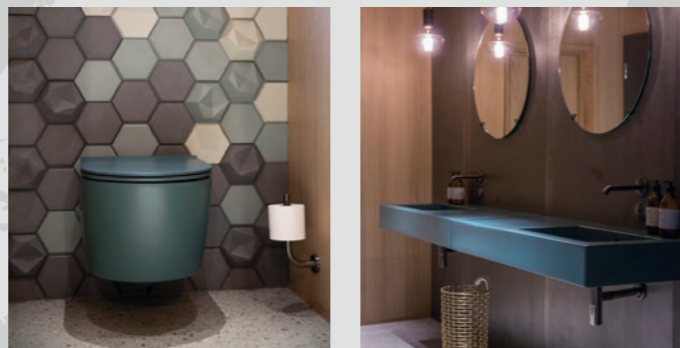

The Pinnacle

Maitama, Abuja
2017

Nigeria

4ALL Sanitari filoparete 54x36
Floor mounted Wc and Bidet 54x36

4ALL Lavabo sospeso 80x48
Wall-hung basin 80x48

Under

Bålyveien 48, Lindesnes
2019
Progettista / architect :
Snøhetta - Oslo

Norway

FORTY3 Sanitari sospesi 43x36
Wall-hung wc and bidet 43x36

INCANTHO Lavabo sospeso 116x51
Wall-hung basin 116x51

Al Muna Garden

Al Muna, Muscat
2017
Progettista / architect :
Zain Property Development - Muscat