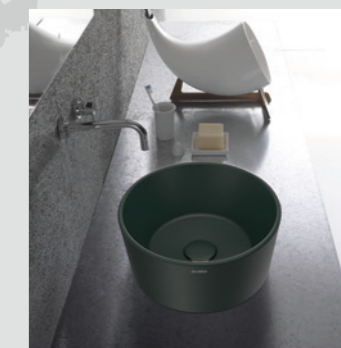

FORTY3
Lavabo da appoggio ø35
Sit-on basin ø35