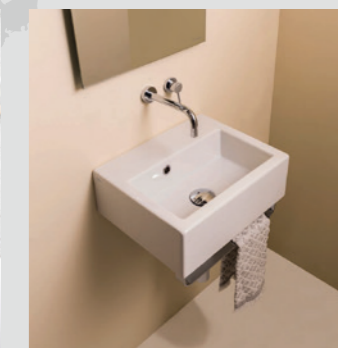

Via del Politecnico 1, Roma
2014
Progettista / architect :
5+1 AA Alfonso Femia e Gianluca Peluffo - Genova

Italy

FORTY3
Sanitari sospesi 57x36
Wall-hung wc and bidet
57x36

STONE
Lavabo sospeso 40x32
Wall-hung basin 40x32