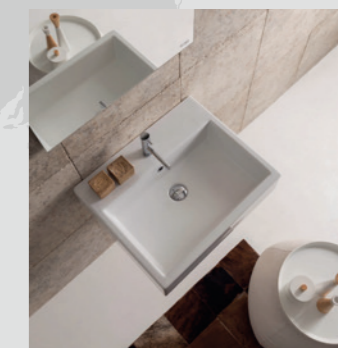

LUISS Business School

Via Nomentana 216, Villa Blanc, Roma
2018
Progettista / architect :
XOffice - Roma

Italy

STONE
Sanitari filoparete 52x36
Floor mounted Wc and
Bidet 52x36

STONE
Lavabo sospeso 50x50
Wall-hung basin 50x50