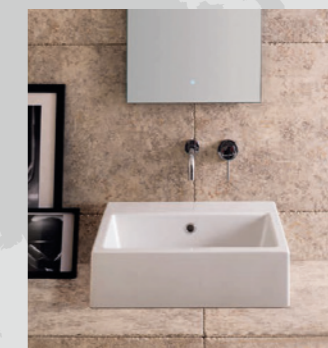

STONE
Lavabo da appoggio 60x50
Sit-on basin 60x50