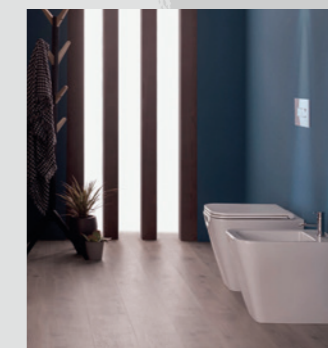

LUISS Business School

Via Nomentana 216, Villa Blanc, Roma
2018
Progettista / architect :
XOffice - Roma

Italy

STONE
Sanitari filoparete 52x36
Floor mounted Wc and
Bidet 52x36

STONE
Lavabo sospeso 50x50
Wall-hung basin 50x50