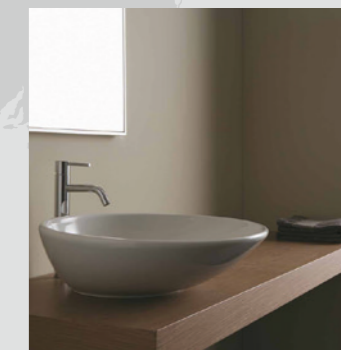

Italy

INCANTHO
Sanitari sospesi 48x35
Wall-hung wc and bidet
48x35

GENESIS
Lavabo sospeso 50X30
Wall-hung basin 50X30

WONNEMAR Resort-Hotel

Bgm.-Haupt-Str, 36, Wismar
2018

Germany

FORTY3
Sanitari sospesi 52X36
Wall-hung wc and bidet
52x36