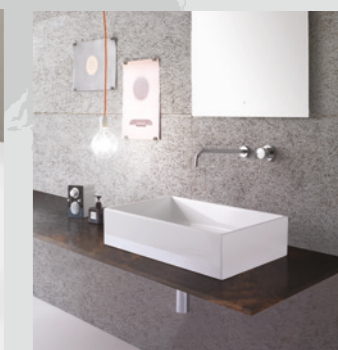

FORTY3
Lavabo da appoggio 60x37
Sit-on basin 60x37

Austria