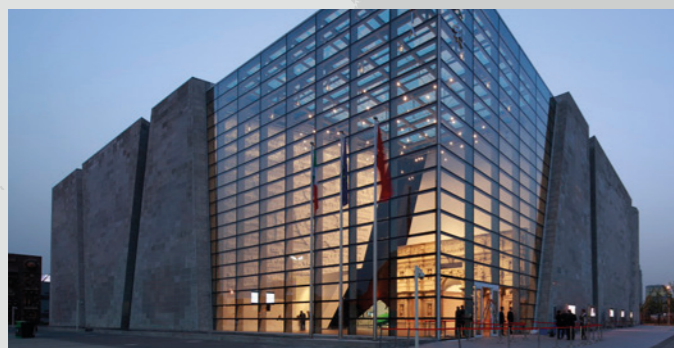

Embassy of Saudi Arabia in France

92 Rue de Courcelles, Paris
2014
Progettista / architect :
IDRA Société d'Architecture - Paris

France

STONE
Sanitari sospesi 54x36
Wall-hung wc and bidet 54x36

Padiglione Italia Expo Shanghai 2010