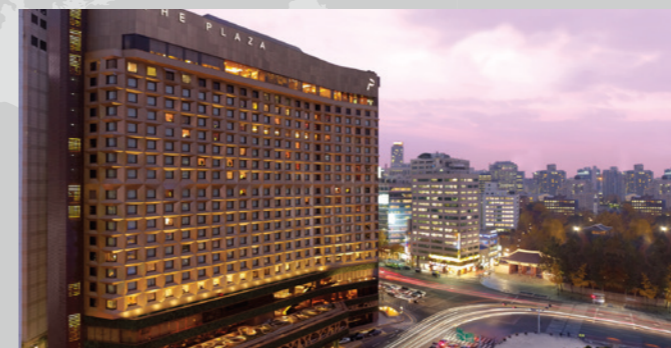

Hungary

The Plaza Hotel Seoul

119 Sogong-ro, Jung-gu, Seoul
2012

STONE
Lavabo da appoggio 60x50
Sit-on basin 60x50

VA018.BI
Lavabo sottopiano 57x43
Under-top basin 57x43

South Korea

Romantik Hotel Europe

Dufourstrasse 4, Zurich
2012
Progettista / architect :
Miller & Maranta - Basel
IDA14 by Karsten Schmidt - Zurich