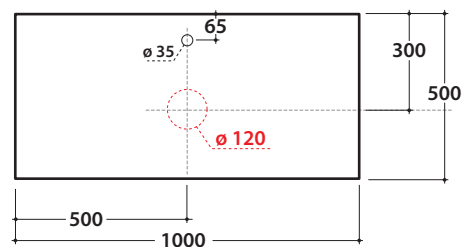

OPI STRIPE+ WASHBASIN SHELF IN DEKTON®

OP016SXX OP017SXX OP018SXX

GLOBO

Cod. OP016SXX

Washbasin shelf DEKTON® 100x50 h2 with left washbasin hole and tap hole. Weight 24 Kg.

Finish

Cod. OP017SXX

Washbasin shelf DEKTON® 100x50 h2 with central washbasin hole and tap hole. Weight 24 Kg.

Finish

Cod. OP018SXX

Washbasin shelf DEKTON® 100x50 h2 with right washbasin hole and tap hole. Weight 24 Kg.

Finish

compatible washbasins

B6T30