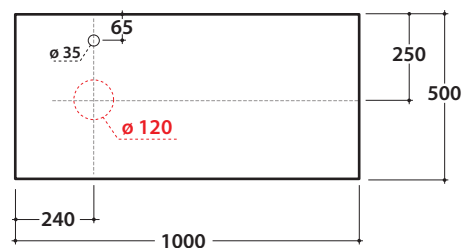

OPI STRIPE+ WASHBASIN SHELF IN DEKTON®

OP016SXX OP017SXX OP018SXX

GLOBO

Cod. OP016SXX

Washbasin shelf DEKTON® 100x50 h2 with left washbasin hole and tap hole. Weight 24 Kg.

Finish

Cod. OP017SXX

Washbasin shelf DEKTON® 100x50 h2 with central washbasin hole and tap hole. Weight 24 Kg.

Finish

Cod. OP018SXX

Washbasin shelf DEKTON® 100x50 h2 with right washbasin hole and tap hole. Weight 24 Kg.

Finish

compatible washbasins

B6T30