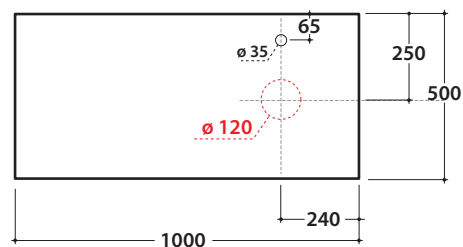

OPI STRIPE+ WASHBASIN SHELF IN DEKTON®

OP016SXX OP017SXX OP018SXX

GLOBO

Cod. OP016SXX

Washbasin shelf DEKTON® 100x50 h2 with left washbasin hole and tap hole. Weight 24 Kg.

Finish

Cod. OP017SXX

Washbasin shelf DEKTON® 100x50 h2 with central washbasin hole and tap hole. Weight 24 Kg.

Finish

Cod. OP018SXX

Washbasin shelf DEKTON® 100x50 h2 with right washbasin hole and tap hole. Weight 24 Kg.

Finish

compatible washbasins

B6T30