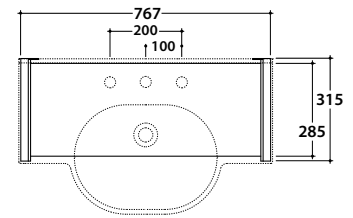

MODE FLOOR MOUNTED STRUCTURE ME004SAR

GLOBO

Finish

Steel matt black

Cod. **ME004SAR**

Floor mounted structure in black matt steel 76,7x31,5 h 85,5 cm. For basin ME080. Weight 10 Kg