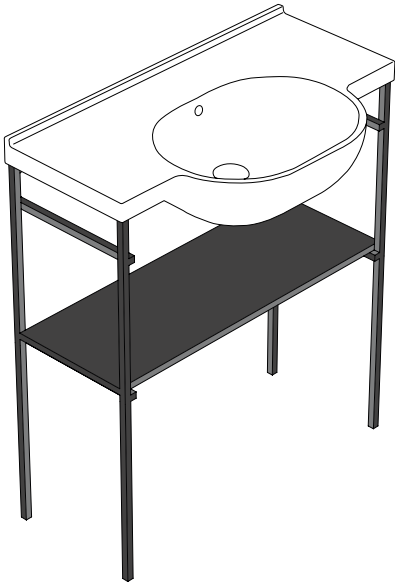

MODE FLOOR MOUNTED STRUCTURE ME004SAR

GLOBO

Finish

Steel matt black

Cod. **ME004SAR**

Floor mounted structure in black matt steel 76,7x31,5 h 85,5 cm. For basin ME080. Weight 10 Kg