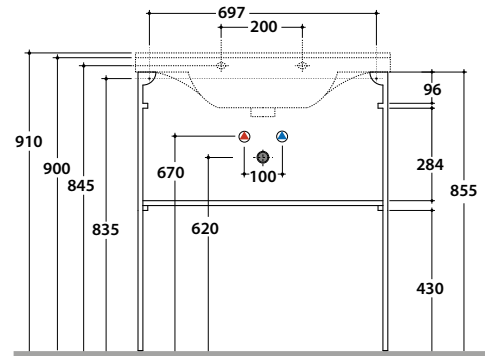

MODE FLOOR MOUNTED STRUCTURE ME004SAR

GLOBO

Finish

Steel matt black

Cod. **ME004SAR**

Floor mounted structure in black matt steel 76,7x31,5 h 85,5 cm. For basin ME080. Weight 10 Kg